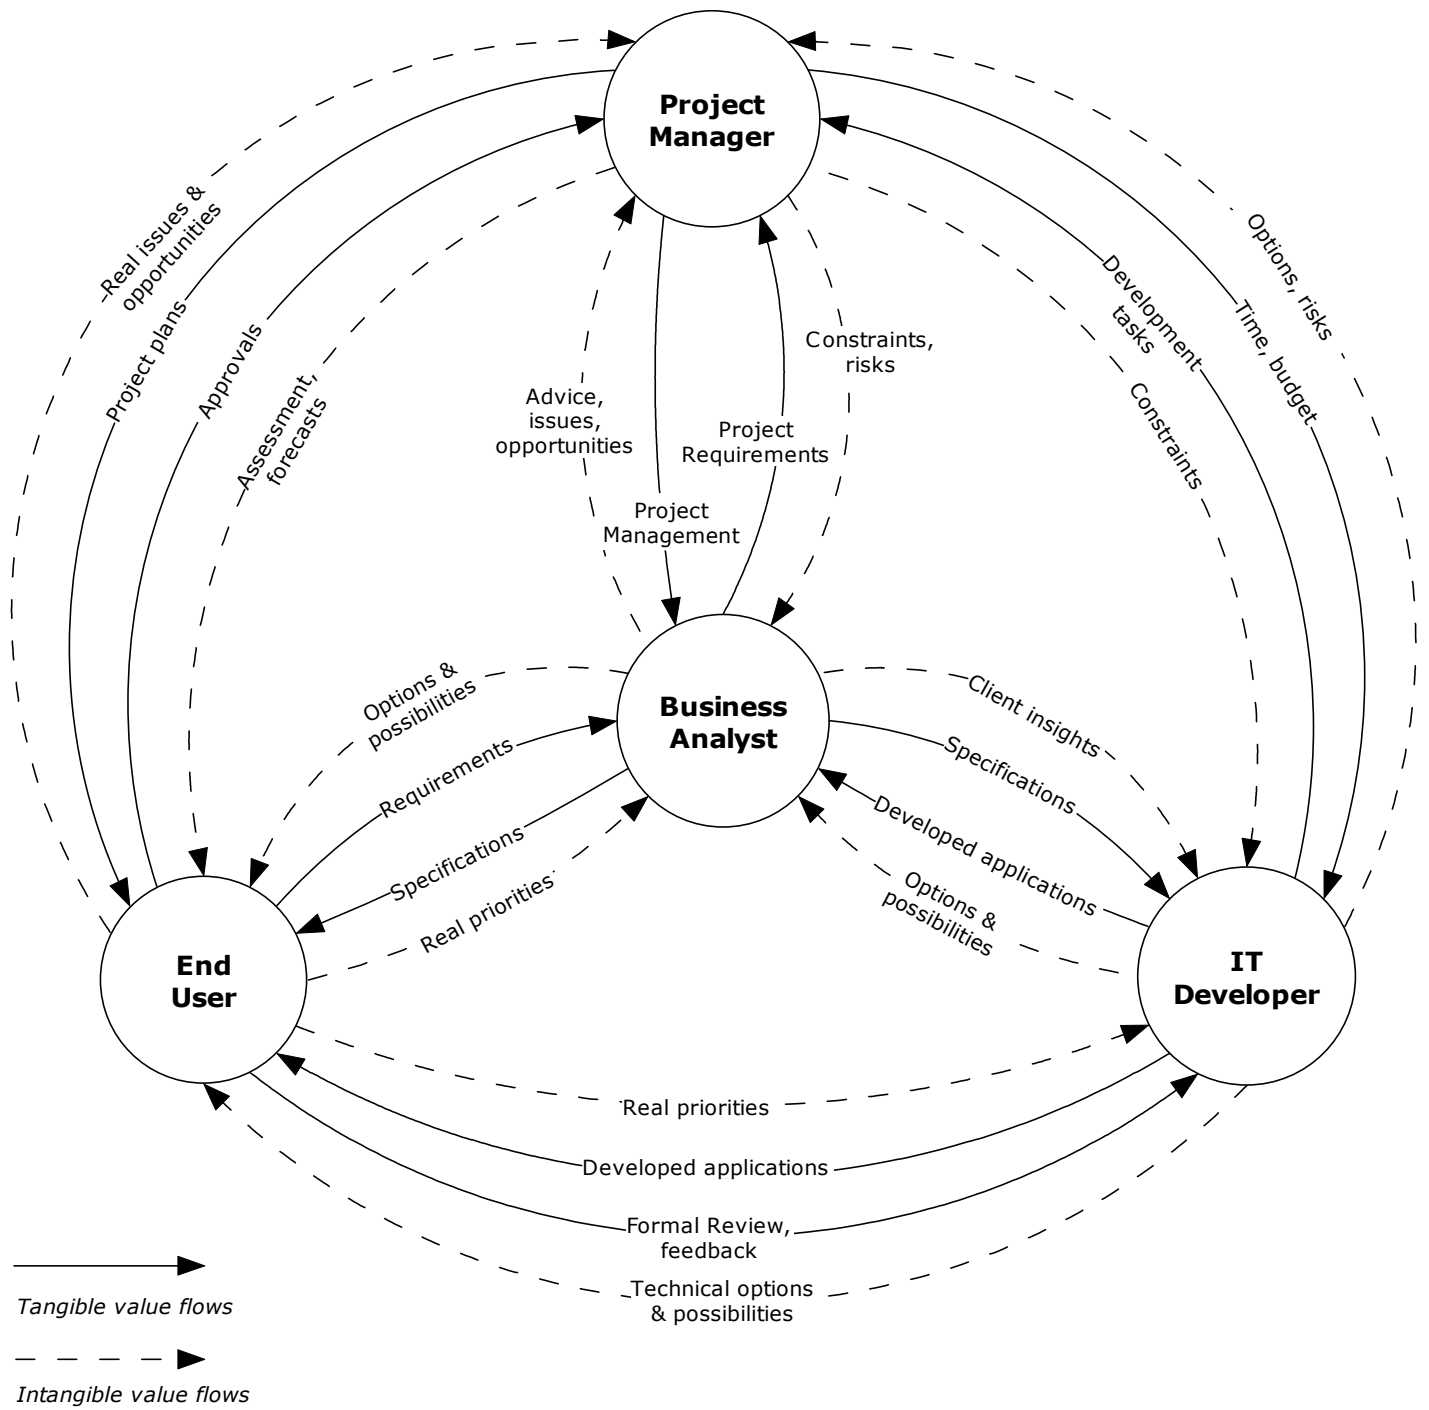

# Typical Business Analyst's Value Network

(From the IRM/Optimice training workshop Successful Stakeholder Partnerships)

Suite 2.09, 620 St Kilda Rd, Melbourne  
Victoria 3004. ACN 007 219 589

Tel: (03) 9533 2300  
Fax: (03) 9533 2400  
Email: [training@irm.com.au](mailto:training@irm.com.au)  
Web: [www.irm.com.au](http://www.irm.com.au)